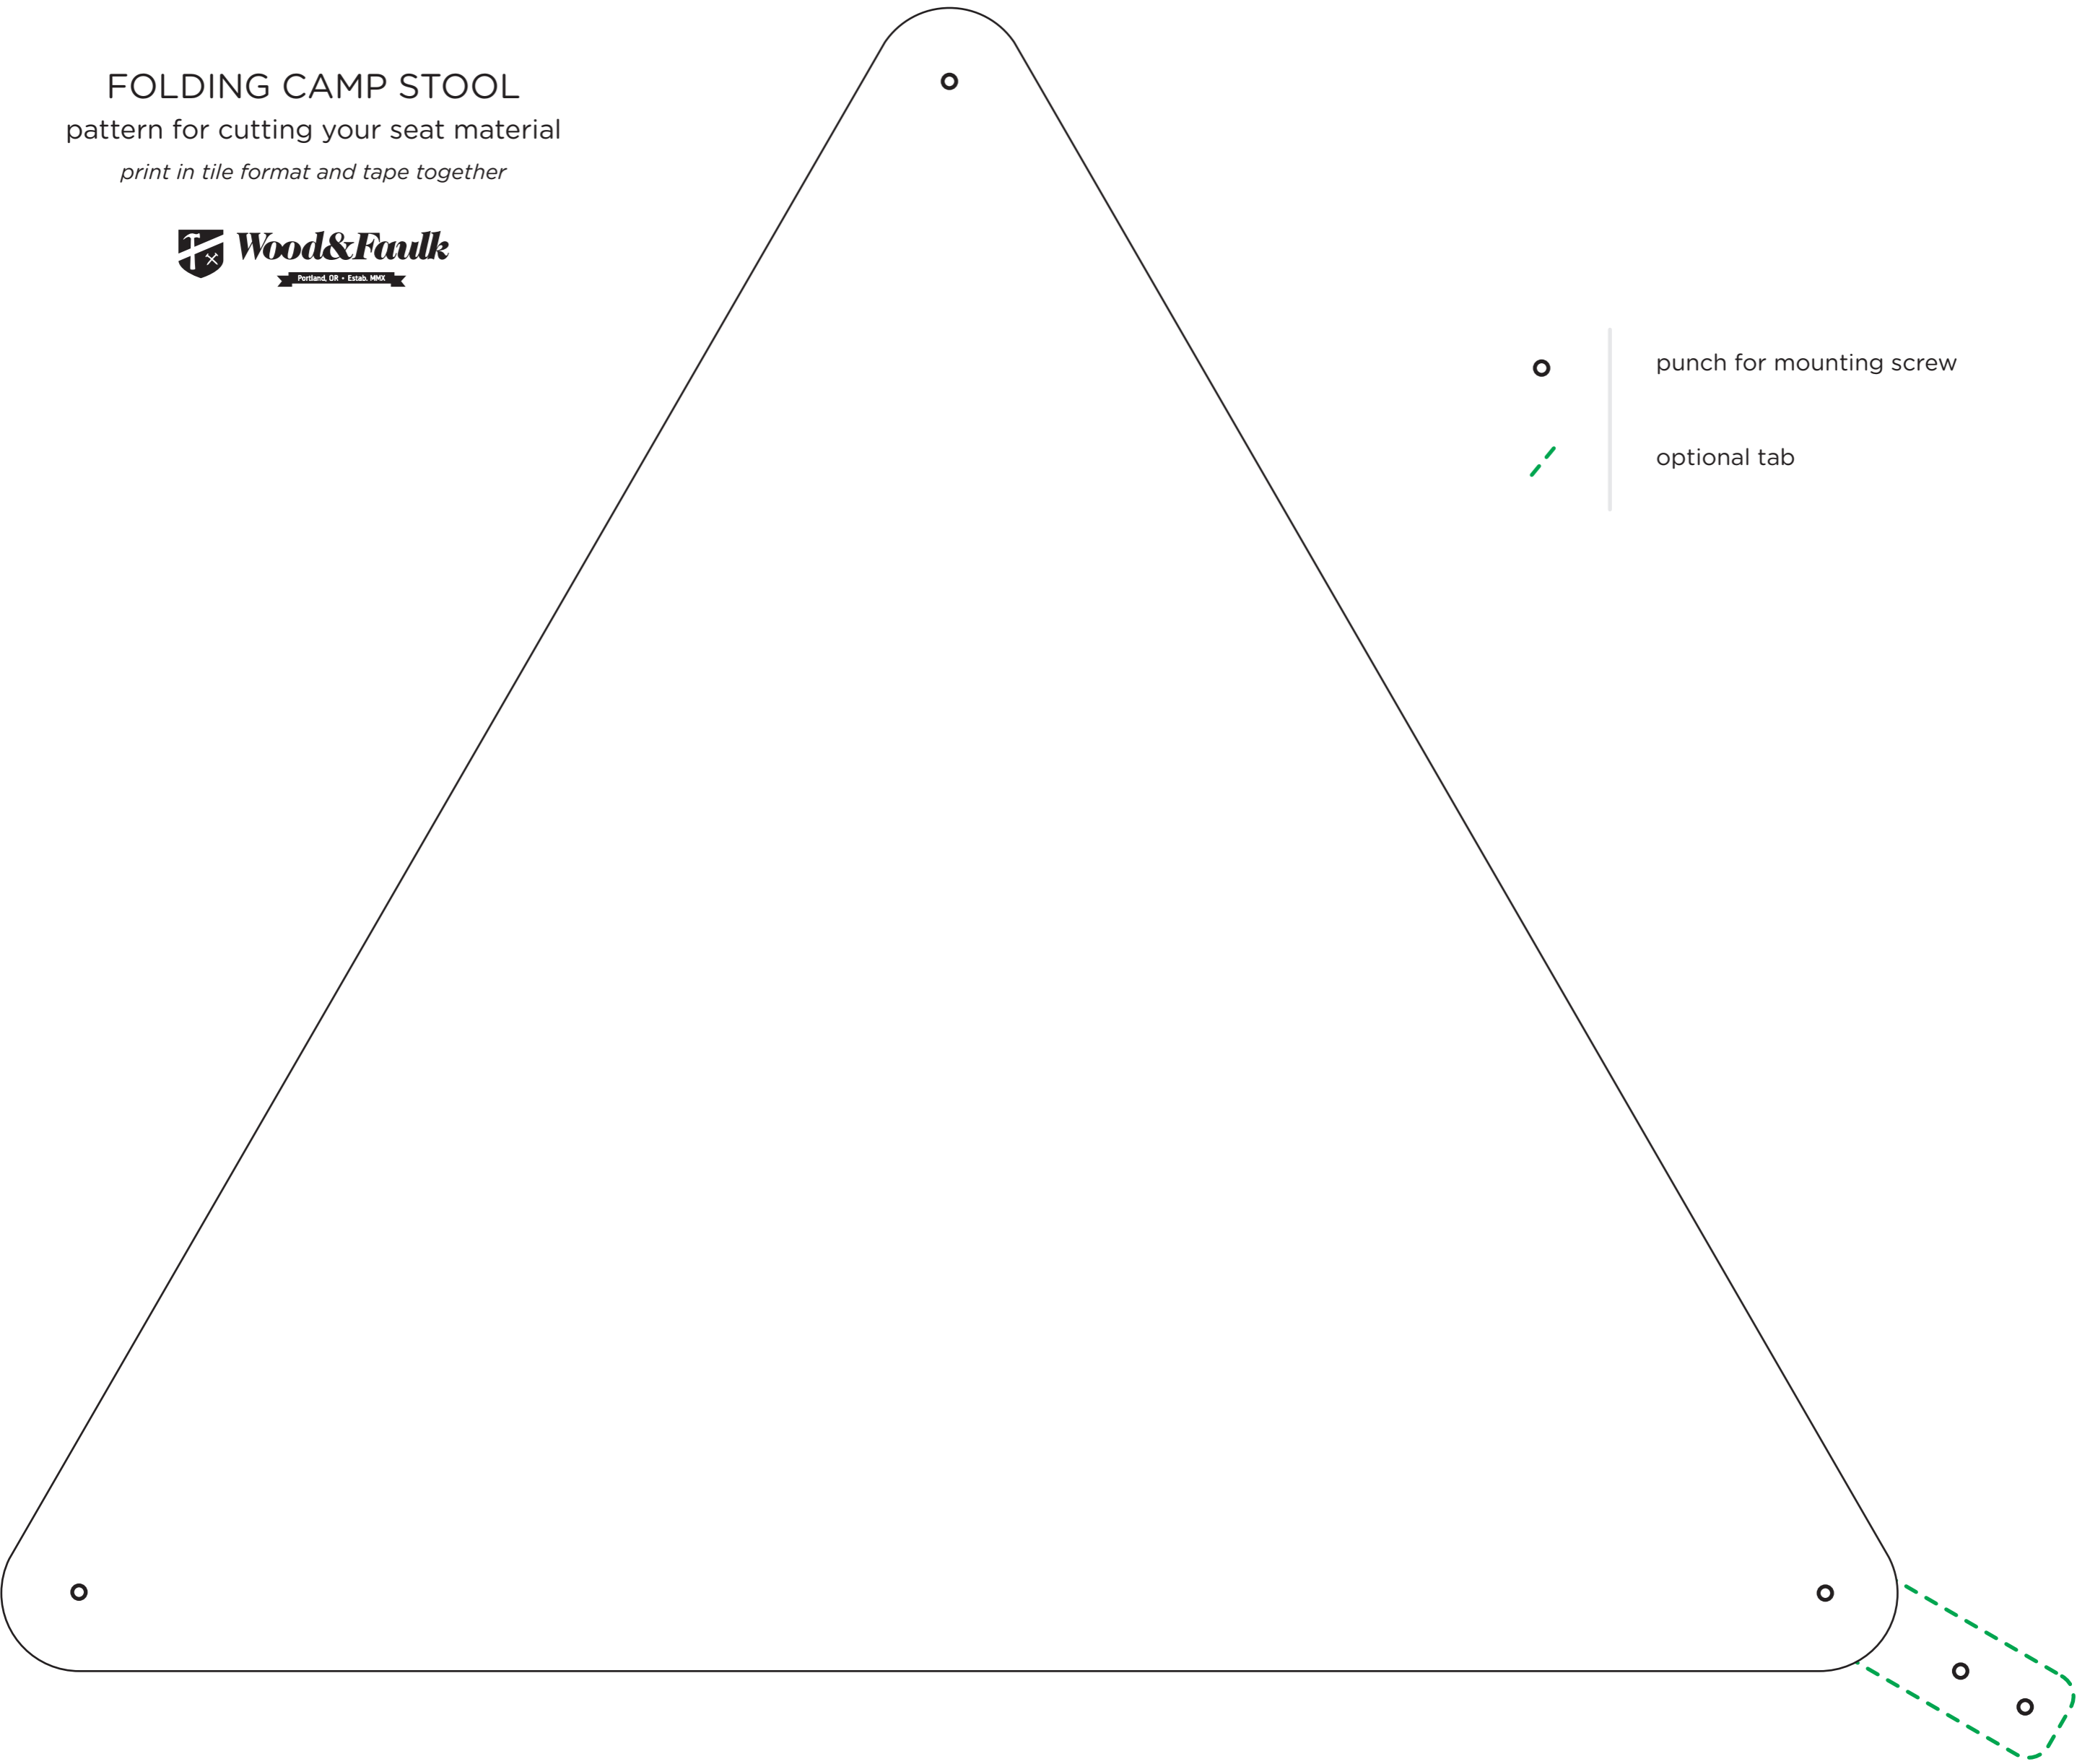

FOLDING CAMP STOOL
pattern for cutting your seat material
print in tile format and tape together

- punch for mounting screw
- - - optional tab